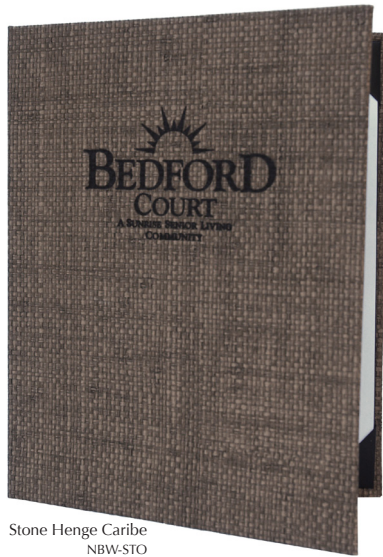

CARIBE NATURAL BASKETWEAVE

BOODLE BOOKS

High texture and organic qualities set this cover material apart. Available in a wide range of earthy colors. Logos can be foil or blind debossed or placed inside die-cut window; see below for details.

Stone Henge Caribe
NBW-STO
with black foil debossing

Olive Grove Caribe
NBW-OLI
with laser engraved logo
on Walnut Wood

PRICING

Prices are per book, nonpadded with square corners, using colors shown at left for cover material. Includes Summit Leatherette inside lining (p. 2). See below for logo decoration and options.

PART No.	SHEET SIZE	25	50	100
SINGLE PANEL 1 view				
 front				
 back	logo			
7001C-NBW	8.5 x 5.5	12.20	11.05	9.90
7001D-NBW	11 x 4.25	12.00	10.80	9.65
7001E-NBW	11 x 8.5	15.10	13.95	12.80
7001F-NBW	14 x 4.25	12.70	11.50	10.35
7001G-NBW	14 x 8.5	16.60	15.40	14.25
7001H-NBW	11 x 5.5	12.90	11.75	10.60
7001I-NBW	14 x 5.5	14.60	13.45	12.30
7001J-NBW	17 x 11	23.50	22.30	21.15