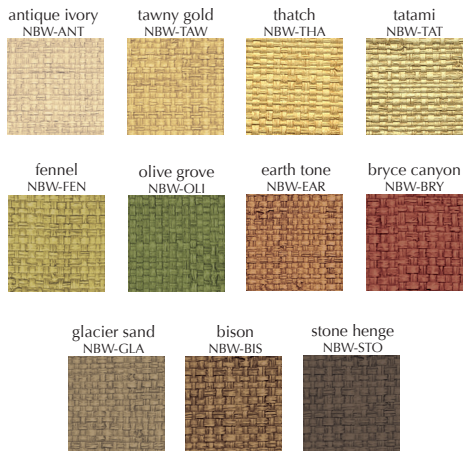

CARIBE NATURAL BASKETWEAVE

BOODLE BOOKS

High texture and organic qualities set this cover material apart. Available in a wide range of earthy colors. Logos can be foil or blind debossed or placed inside die-cut window; see below for details.

Stone Henge Caribe
NBW-STO
with black foil debossing

Olive Grove Caribe
NBW-OLI
with laser engraved logo
on Walnut Wood

PRICING

Prices are per book, nonpadded with square corners, using colors shown at left for cover material. Includes Summit Leatherette inside lining (p. 2). See below for logo decoration and options.